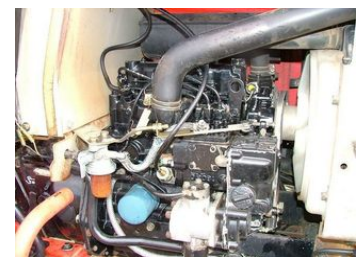

Affordable Tractors (Bristol) Ltd

MITSUBISHI MTX15

£2500.00 ex VAT

Quote Number : CID#769
Posted By : Affordable Tractors (Bristol) Ltd
Location : Bristol
Contact Phone : 01179 373443

Item Description

17hp 4 wheel drive tractor with only 507 hours recorded, later style tractor with side mounted gearlevers, superb 3 cylinder diesel engine, supplied with new cat 1 3 point linkage kit fitted, runs & operates beautifully but a bit dulled in the paint, a small tractor with lots of power for size

Specification

Make : MITSUBISHI
Model : MTX15
Type :
Reg.Year :
Front Spool Valves :
Clock Hours : 507
Width of Deck : Inches
HP : 17
Transmission Type :
Type of Mower : Rear
Rear Spool Valves :
Drive : 4WD

Overall condition : 7/10

Dealer Information

<p>We have a large selection of quality new and used compact tractors and associated implements and machinery. With our highly trained sales staff and full parts range we provide the complete service.

We have gained an enviable reputation for providing reliable and quality tractors and implements throughout the area.

Please browse through our online catalogue and please feel free to contact us for further details on any of our tractors or implements.</p><p>We hold the largest stock of compact tractors in the UK available for immediate delivery with our own transport.

</p>

This PDF was generated using the TractorTrader.co.uk system

Copyright © 2010 Tractortrader.co.uk All Rights Reserved. Use of Tractortrader.co.uk signifies your agreement to the Terms of Use.